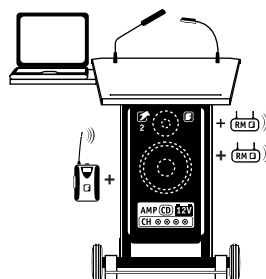

952 011 3823,20
952 012 4039,20

Goose-neck Microphone:

Top-quality goose-neck condenser microphone. Easy to insert in the vibration-resistant ADESSO microphone holder.

952 002 375,20

LED Lamp:

Powerful LED goose-neck lectern lamp inserted in the holder on the ADESSO.

952 003 127,20

radio microphone system (see also page 7 for single parts) up to 2 radio microphones can be connected

EP-64 Set, handheld transmitter + built-in receiver

851 161 N/A

EP-64 Set, lapel microphone + pocket transmitter + built-in receiver

851 162 N/A

EP-64 Set, headset microphone + pocket transmitter + built-in receiver

851 163 N/A

additional passive Easy Port **FP2**slave speaker system (connected via cable)

951 531 572,00

If a **radio transmitter** EP-64 P with SA-64.12 12V adapter (SAP-64.12) is fitted to the ADESSO »active«, you can transmit the complete lectern signal to an external Easy Port speaker system

851 088 N/A

All around price: please add the wanted options ...